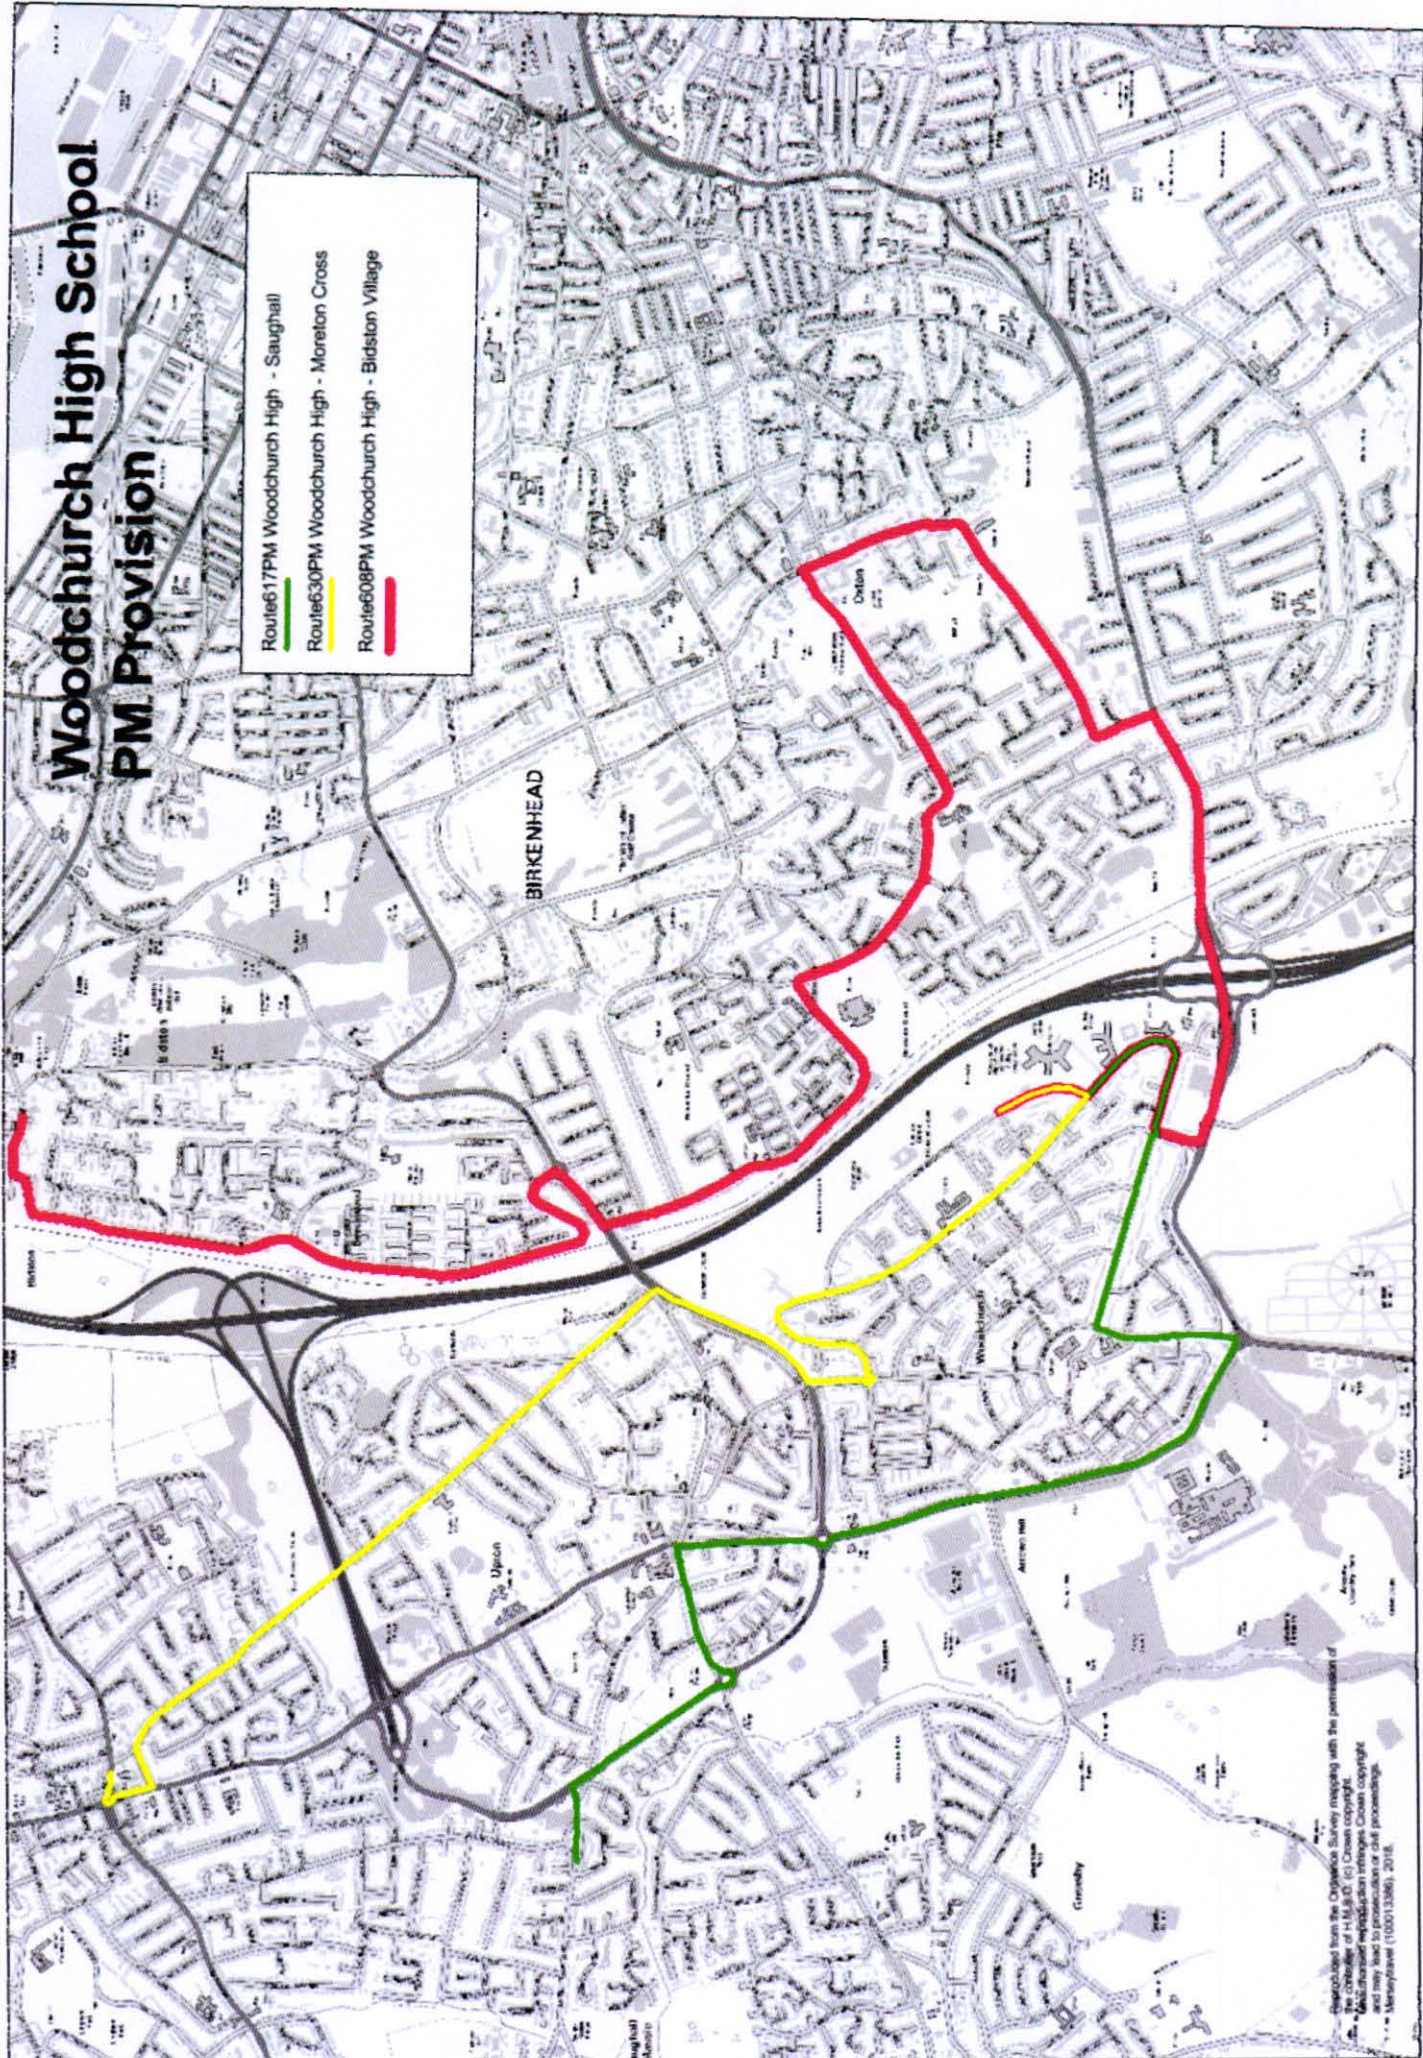

Route 608 from: ST JAMES CHURCH (TOLLEMACH ROAD/ARKLE ROAD) via Tollemache Road, Hoylake Road, Bidston Village Road, Fender Way, Warren Drive, Upton Road, Noctorum Avenue (for Ridgeway School), Noctorum Way, Townfield Lane, Talbot Road, Holm Lane, Woodchurch Road, Ackers Road, Home Farm Road, New Hey Road, Carr Bridge Road to WOODCHURCH HIGH SCHOOL.

Route 608 from: WOODCHURCH HIGH SCHOOL (CARR BRIDGE ROAD) via Carr Bridge Road, New Hey Road, Home Farm Road, Ackers Road, Woodchurch Road, Holm Lane, Talbot Road, Townfield Lane, Noctorum Way, Noctorum Avenue, Upton Road, Warren Drive, Fender Way, Bidston Village Road, Hoylake Road to ST JAMES CHURCH (HOYLAKES ROAD/EGAN ROAD)

Route 630 from: MORETON (HOYLAKES ROAD/KNUTSFORD ROAD) via Hoylake Road, Sandbrook Lane, Manor Drive, Upton By-pass, Houghton Road, New Hey Road, Carr Bridge Road to WOODCHURCH HIGH SCHOOL (CARR BRIDGE ROAD).**Route 630 from:** WOODCHURCH HIGH SCHOOL (CARR BRIDGE ROAD) via Carr Bridge Road, New Hey Road, Houghton Road, Upton By-pass, Manor Drive, Sandbrook Lane, Glebelands Road, Upton Road, Hoylake Road to MORETON CROSS (HOYLAKES ROAD/KNUTSFORD ROAD).

- Route 6:17PM Woodchurch High - Saughall
- Route 6:30PM Woodchurch High - Moreton Cross
- Route 6:08PM Woodchurch High - Bidston Village

BIRKENHEAD

Reproduced from the Ordnance Survey mapping with the permission of the controller of H.M.S.O. (C) Crown copyright. All other reproduction rights Crown copyright and may lead to prosecution or civil proceedings. Merseyside (150113268) 2016.