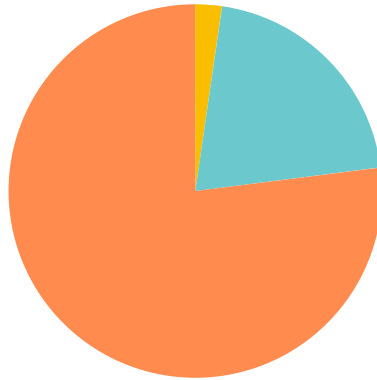

## Q1 Did you find the careers interview helpful?

Answered: 87 Skipped: 0

■ Not at all   
 ■ Quite helpful   
 ■ Satisfactory   
 ■ Really helpful  
■ Very helpful

	NOT AT ALL	QUITE HELPFUL	SATISFACTORY	REALLY HELPFUL	VERY HELPFUL	TOTAL	WEIGHTED AVERAGE
☆	0.00% 0	0.00% 0	1.15% 1	16.09% 14	82.76% 72	87	4.82

## Q2 Did you find the Careers Adviser professional, friendly and helpful?

Answered: 86 Skipped: 1

	NO	QUITE	SATISFACTORY	GOOD	EXCELLENT	TOTAL	WEIGHTED AVERAGE
☆	0.00% 0	0.00% 0	0.00% 0	3.49% 3	96.51% 83	86	4.97

### Q3 How clear are you about all the options open to you?

Answered: 87 Skipped: 0

■ Not at all   
 ■ Not very   
 ■ Fairly clear   
 ■ Good under...  
■ Excellent u...

	NOT AT ALL	NOT VERY	FAIRLY CLEAR	GOOD UNDERSTANDING	EXCELLENT UNDERSTANDING	TOTAL	WEIGHTED AVERAGE
☆	0.00% 0	0.00% 0	2.30% 2	20.69% 18	77.01% 67	87	4.75