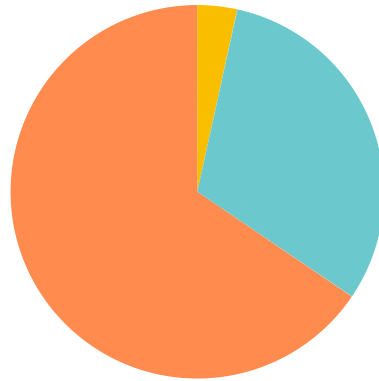

## Q2 Did you find the Careers Adviser professional, friendly and helpful?

Answered: 86 Skipped: 1

	NO	QUITE	SATISFACTORY	GOOD	EXCELLENT	TOTAL	WEIGHTED AVERAGE
☆	0.00% 0	0.00% 0	0.00% 0	3.49% 3	96.51% 83	86	4.97

### Q3 How clear are you about all the options open to you?

Answered: 87 Skipped: 0

■ Not at all   
 ■ Not very   
 ■ Fairly clear   
 ■ Good under...  
■ Excellent u...

	NOT AT ALL	NOT VERY	FAIRLY CLEAR	GOOD UNDERSTANDING	EXCELLENT UNDERSTANDING	TOTAL	WEIGHTED AVERAGE
☆	0.00% 0	0.00% 0	2.30% 2	20.69% 18	77.01% 67	87	4.75

## Q4 Do you feel more confident about your future career and next steps to take

Answered: 87 Skipped: 0

■ No     
 ■ A little     
 ■ Quite a bit     
 ■ Much more  
■ Very much ...

	NO	A LITTLE	QUITE A BIT	MUCH MORE	VERY MUCH MORE	TOTAL	WEIGHTED AVERAGE
☆	0.00% 0	0.00% 0	3.45% 3	31.03% 27	65.52% 57	87	4.62