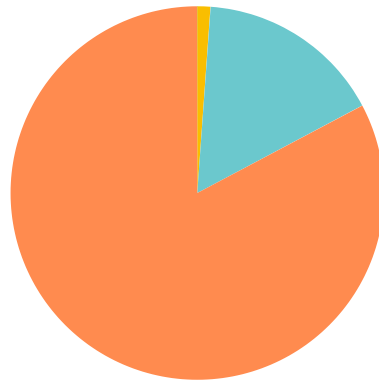

## Q1 Did you find the careers interview helpful?

Answered: 87 Skipped: 0

■ Not at all   
 ■ Quite helpful   
 ■ Satisfactory   
 ■ Really helpful  
■ Very helpful

	NOT AT ALL	QUITE HELPFUL	SATISFACTORY	REALLY HELPFUL	VERY HELPFUL	TOTAL	WEIGHTED AVERAGE
☆	0.00% 0	0.00% 0	1.15% 1	16.09% 14	82.76% 72	87	4.82

## Q2 Did you find the Careers Adviser professional, friendly and helpful?

Answered: 86 Skipped: 1

	NO	QUITE	SATISFACTORY	GOOD	EXCELLENT	TOTAL	WEIGHTED AVERAGE
☆	0.00% 0	0.00% 0	0.00% 0	3.49% 3	96.51% 83	86	4.97