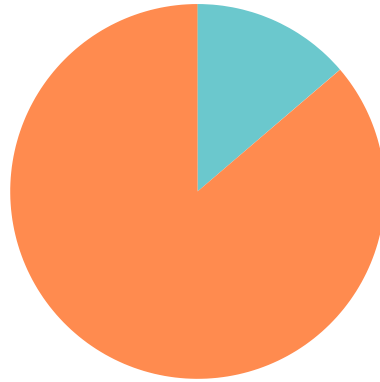

Q1 Did you find the careers interview helpful?

Answered: 80 Skipped: 0

■ Not at all
 ■ Quite helpful
 ■ Satisfactory
 ■ Really helpful
■ Very helpful

	NOT AT ALL	QUITE HELPFUL	SATISFACTORY	REALLY HELPFUL	VERY HELPFUL	TOTAL	WEIGHTED AVERAGE
☆	0.00% 0	0.00% 0	0.00% 0	0.00% 0	100.00% 80	80	5.00

Q2 Did you find the Careers Adviser professional, friendly and helpful?

Answered: 80 Skipped: 0

■ No
 ■ Quite
 ■ Satisfactory
 ■ Good
■ Excellent

	NO	QUITE	SATISFACTORY	GOOD	EXCELLENT	TOTAL	WEIGHTED AVERAGE
☆	0.00% 0	0.00% 0	0.00% 0	1.25% 1	98.75% 79	80	4.99

Q3 How clear are you about all the options open to you?

Answered: 80 Skipped: 0

■ Not at all
 ■ Not very
 ■ Fairly clear
 ■ Good under...
■ Excellent u...

	NOT AT ALL	NOT VERY	FAIRLY CLEAR	GOOD UNDERSTANDING	EXCELLENT UNDERSTANDING	TOTAL	WEIGHTED AVERAGE
☆	0.00% 0	0.00% 0	0.00% 0	13.75% 11	86.25% 69	80	4.86