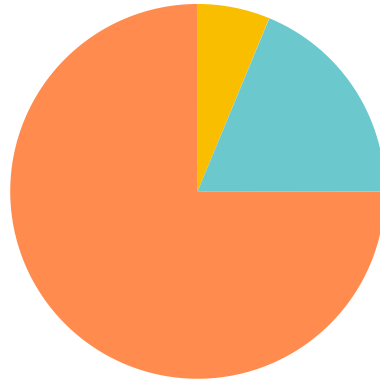

Q3 How clear are you about all the options open to you?

Answered: 80 Skipped: 0

■ Not at all
 ■ Not very
 ■ Fairly clear
 ■ Good under...
■ Excellent u...

	NOT AT ALL	NOT VERY	FAIRLY CLEAR	GOOD UNDERSTANDING	EXCELLENT UNDERSTANDING	TOTAL	WEIGHTED AVERAGE
☆	0.00% 0	0.00% 0	0.00% 0	13.75% 11	86.25% 69	80	4.86

Q4 Do you feel more confident about your future career and/or next steps to take

Answered: 80 Skipped: 0

■ No
 ■ A little
 ■ Quite a bit
 ■ Much more
■ Very much ...

	NO	A LITTLE	QUITE A BIT	MUCH MORE	VERY MUCH MORE	TOTAL	WEIGHTED AVERAGE
☆	0.00% 0	0.00% 0	6.25% 5	18.75% 15	75.00% 60	80	4.69